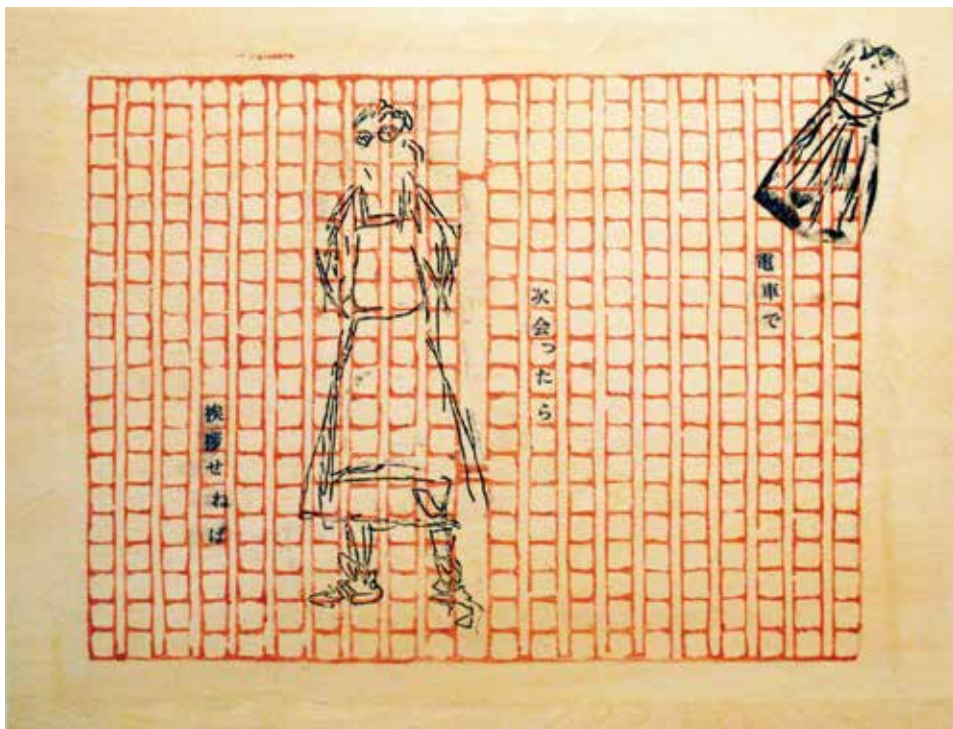

Exhibition "Table talk vol.3"
20-30. April. 2018
Gallery DEN5

"Table talk vol.3"
2018. 4.20-30
Gallery DEN5

left
 "A cleaning shop' s....."
 Woodblock print, Etching, Monotype (Inkjet)
 on Washi with wood plate
 21×30cm

左
 "クリーニング屋の"
 木板に和紙、木版、銅版、モノタイプ (インクジェット)
 21×30cm

right upper
 "KOMA"
 Woodblock print, Etching, Monotype (Inkjet)
 on Washi with wood plate
 21×30cm

右上
 "こま"
 木板に和紙、木版、銅版、モノタイプ (インクジェット)
 21×30cm

right lower
 "IKEDA-sensei"
 Woodblock print, Etching, Monotype (Inkjet)
 on Washi with wood plate
 21×30cm

右下
 "池田先生"
 木板に和紙、木版、銅版、モノタイプ (インクジェット)
 21×30cm

left
 Motif of Insight
 Woodblock print, Etching, Monotype (Inkjet) on Washi
 21×30cm

right upper
 Motif of Young
 Woodblock print, Etching, Monotype (Inkjet) on Washi
 21×30cm